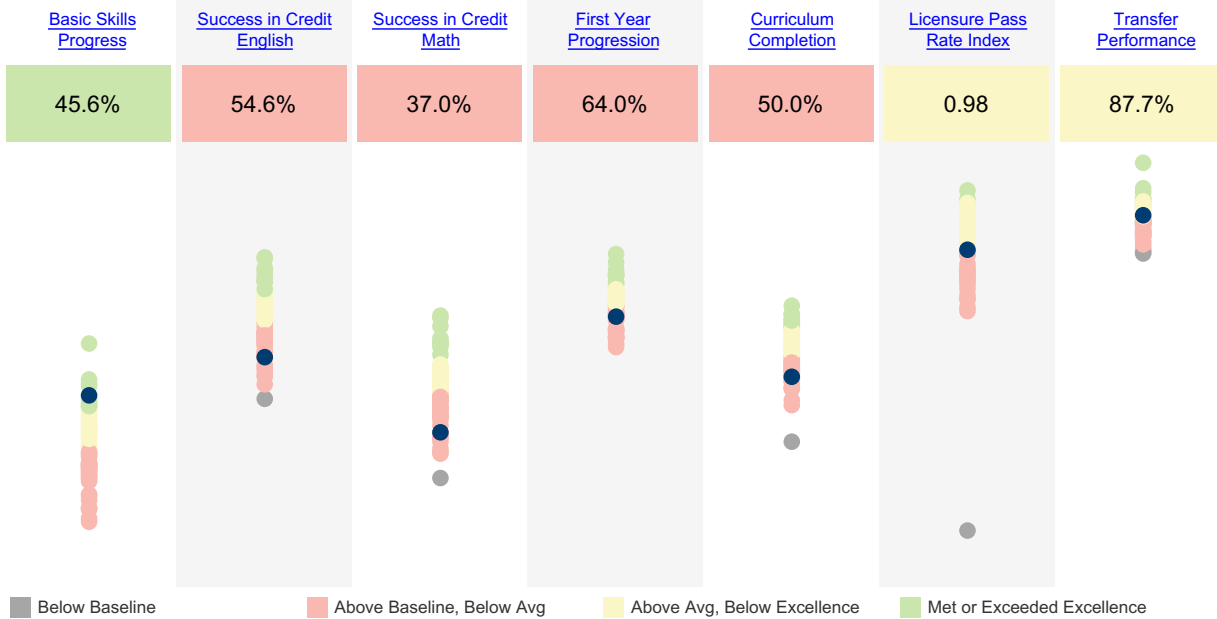

## Pitt CC

Click the links to access the dashboard for each performance measure. Links will open in a new tab.

Select College:  
Pitt CC

Select Year:  
2021

Each circle represents one college in the NC Community College System. The blue circle represents the selected college.