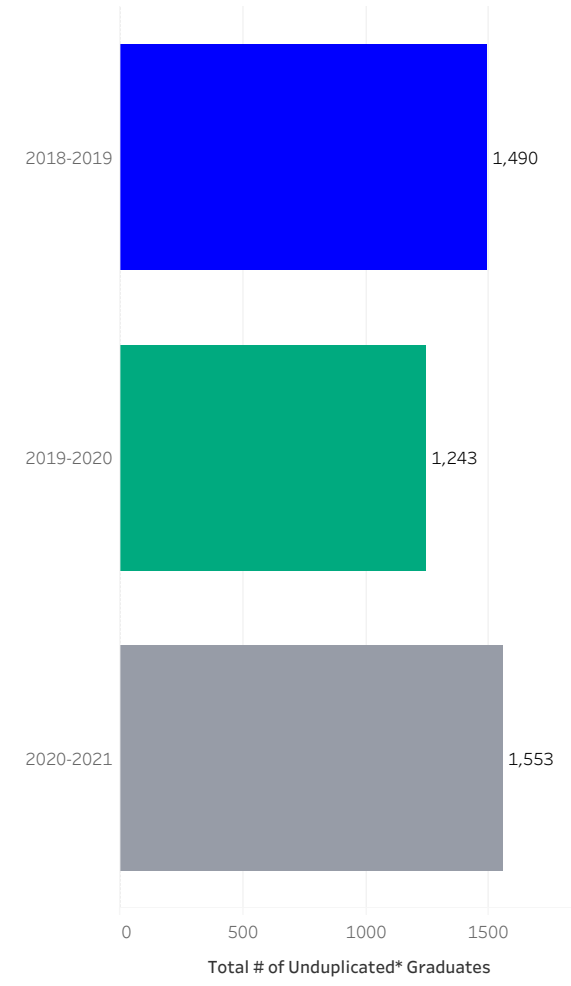

Graduates, Pitt Community College, 2018-2021

Select filters, if desired, from the options on the right side of the screen.

**This data is based on unduplicated students by highest degree earned. There is an exception, however. Graduates may be counted more than once if they earned different awards in different school years.

Graduates by Semester and Year	Graduate Demographics	Graduates by Academic Division
--------------------------------	-----------------------	--------------------------------

By Semester Graduated

By Year Graduated