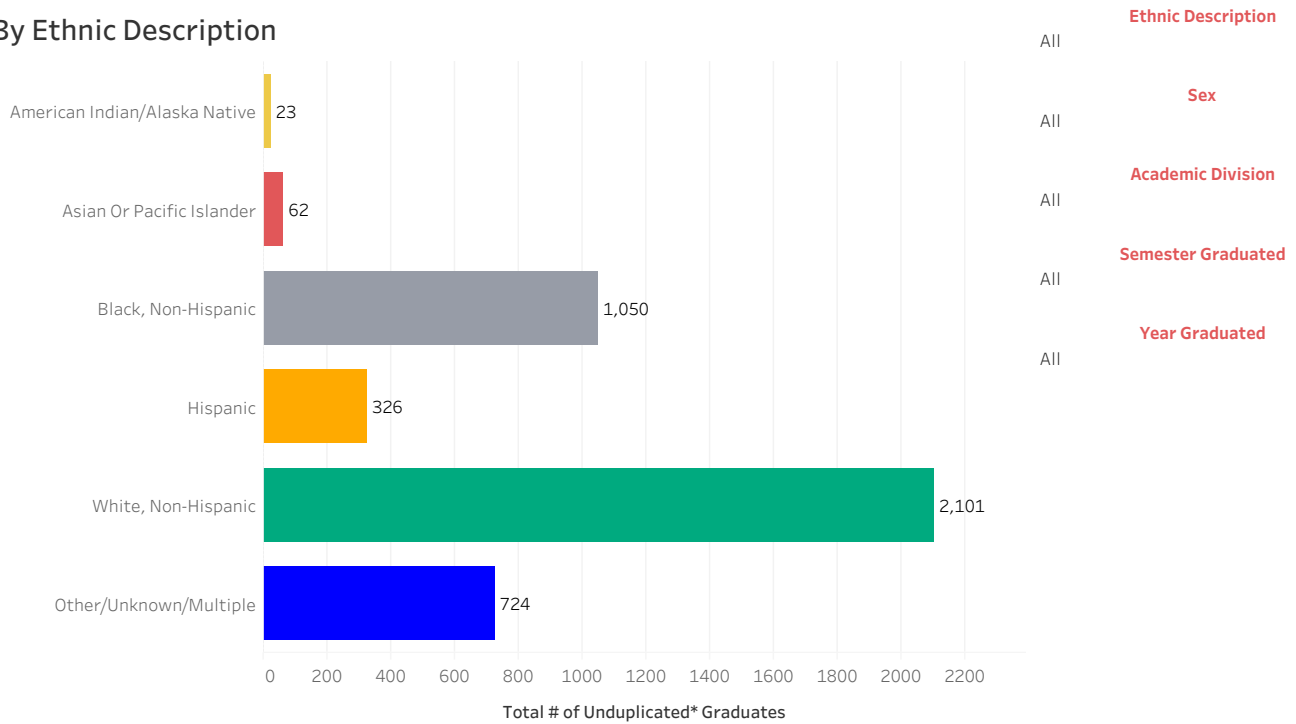

Graduates, Pitt Community College, 2018-2021

Select filters, if desired, from the options on the right side of the screen.

**This data is based on unduplicated students by highest degree earned. There is an exception, however. Graduates may be counted more than once if they earned different awards in different school years.

Graduates by Semester and Year	Graduate Demographics	Graduates by Academic Division

By Ethnic Description