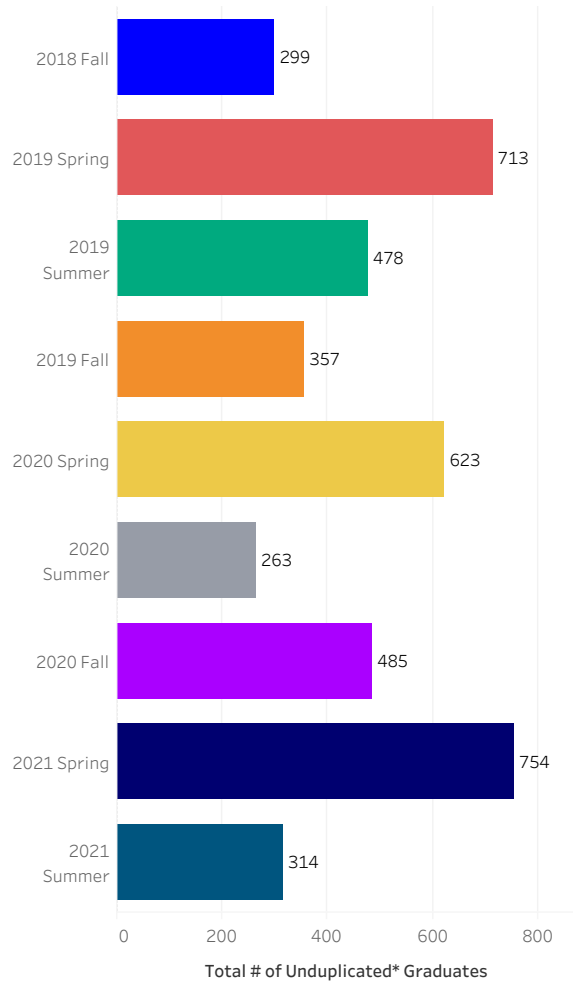

Graduates, Pitt Community College, 2018-2021

Select filters, if desired, from the options on the right side of the screen.

**This data is based on unduplicated students by highest degree earned. There is an exception, however. Graduates may be counted more than once if they earned different awards in different school years.

Graduates by Semester and Year	Graduate Demographics	Graduates by Academic Division
--------------------------------	-----------------------	--------------------------------

By Semester Graduated

By Year Graduated