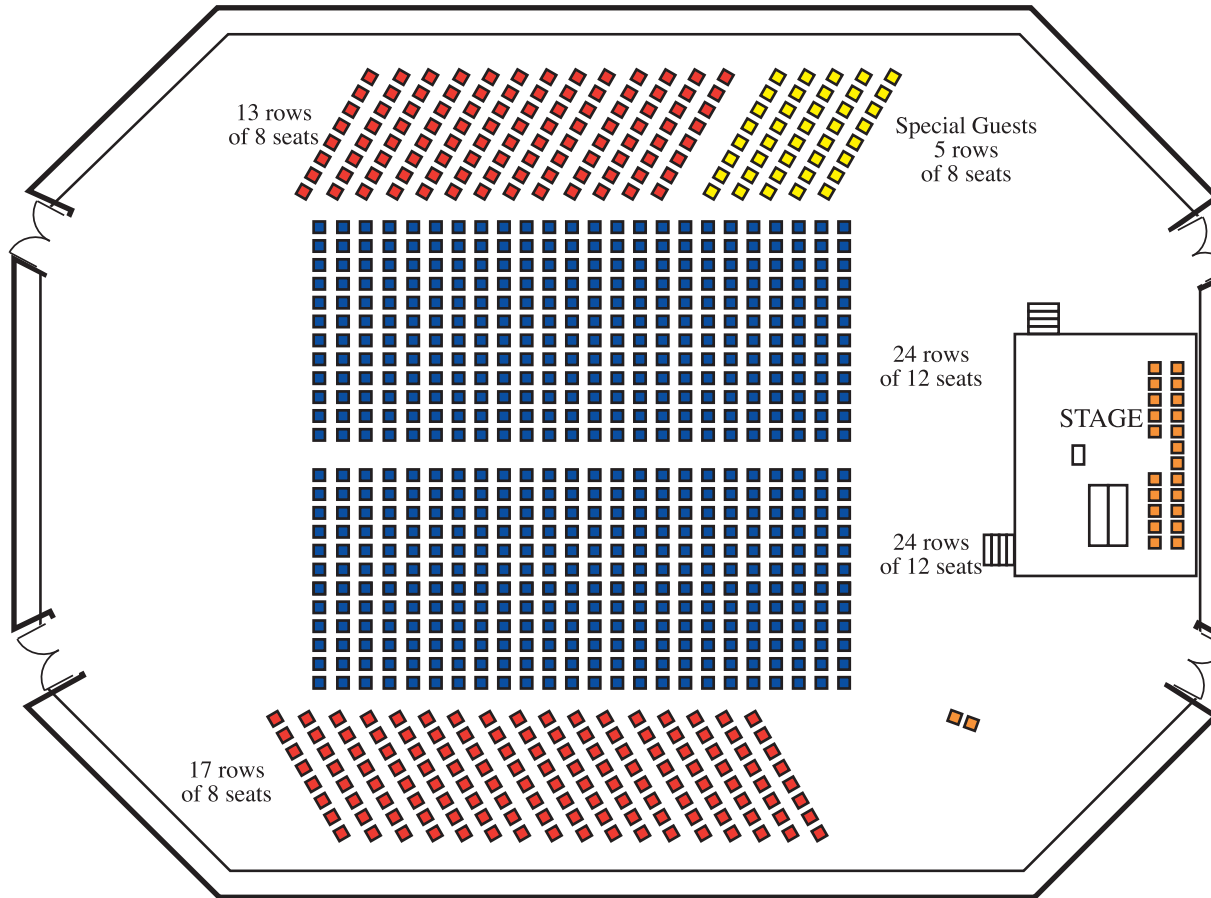

PCC Graduation Plan 2015

Minges Coliseum, ECU

Gate 3

Gate 4

Gate 2

Gate 1

LEGEND

- Students
- Faculty/Staff (robed)
- Special Guests
- Stage Party